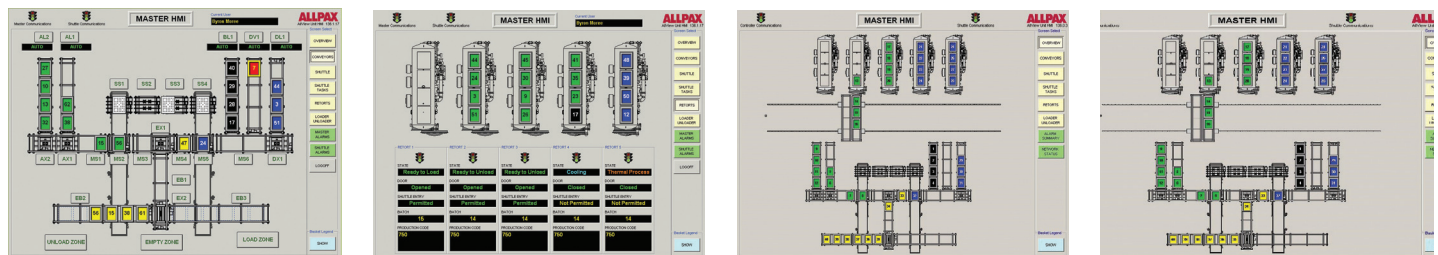

# ALLTRACK

BASKET TRACKING SOFTWARE

Never let your baskets out of sight

Easily Visualize the Status of The Entire Retort Room.  
With AllTrack each basket's personality can be tracked,  
verified and changed safely and securely.

## FEATURES AND BENEFITS

- Dual point ID verification
- Each basket tracked independently
- No electronics inside the retort
- Only processed baskets are unloaded
- Advanced Diagnostics
- Reporting System for tracking